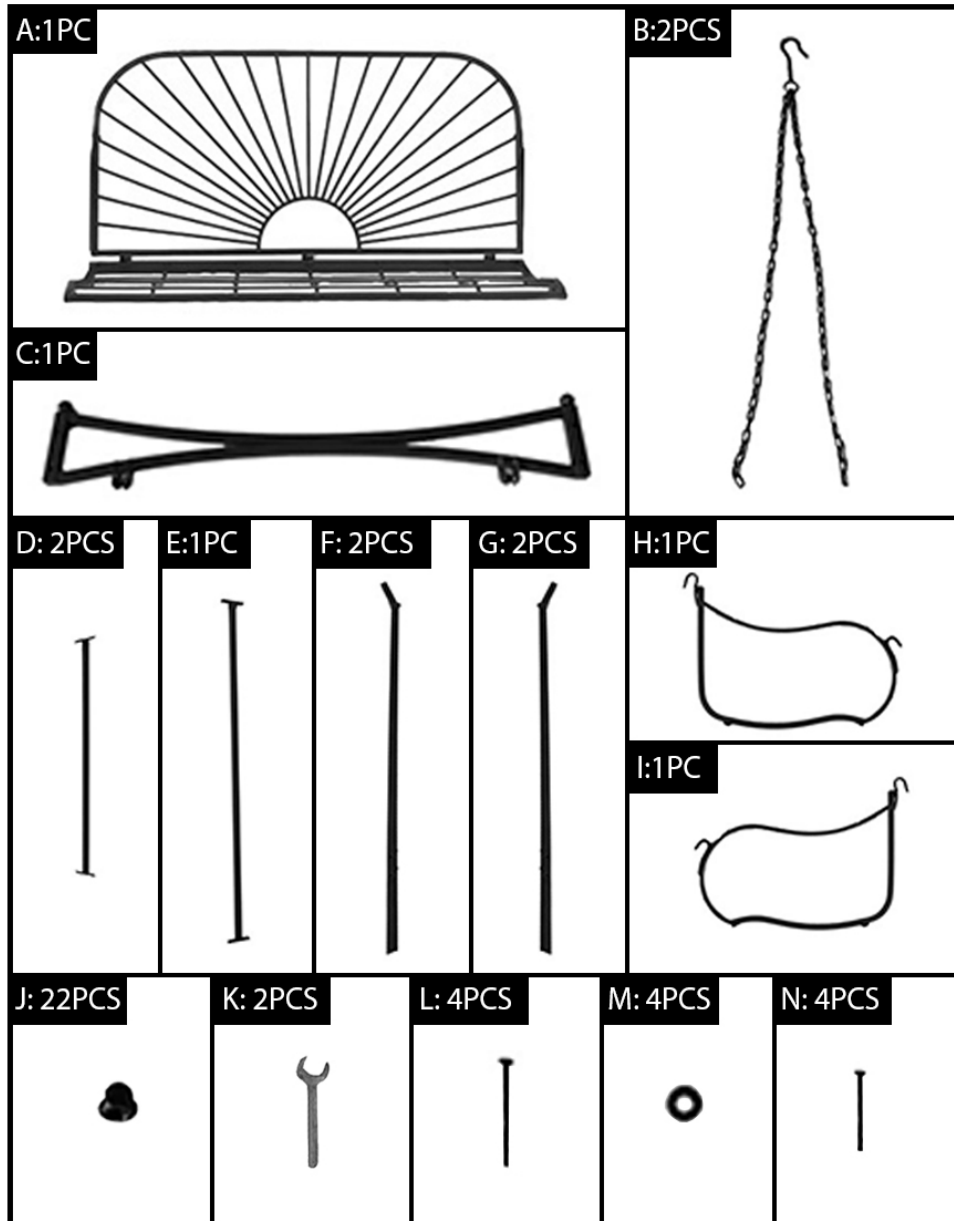

Please use your smart phone camera to scan the QR code.
Simply point your camera and let the camera scan the
code below, and click on the link that opens up.

<https://xbrand.us/product/JF-1525-BK>

Contents 2

What is included 3

Assembly instructions 4

YouTube video instruction 5

Warranty 6

What is included

Assembly instructions

1. Connect the main beam and legs to form the top frame structure.
2. Finish assembling the frame structure by placing the bottom stability crossbars.
3. Assemble the swing seat by securely connecting all its parts together.
4. Hang the swing seat onto the swing frame and you are ready to enjoy your swing.